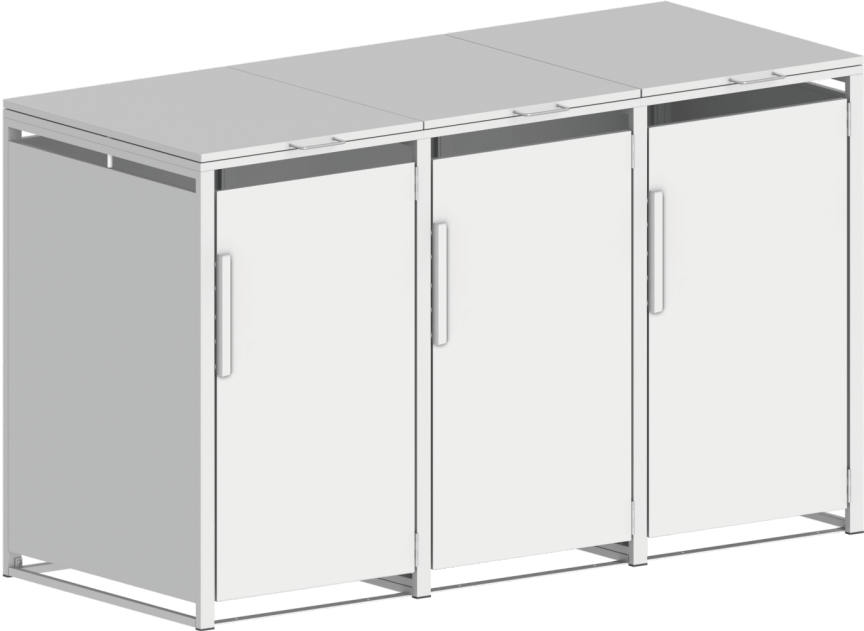

Assembly Manual