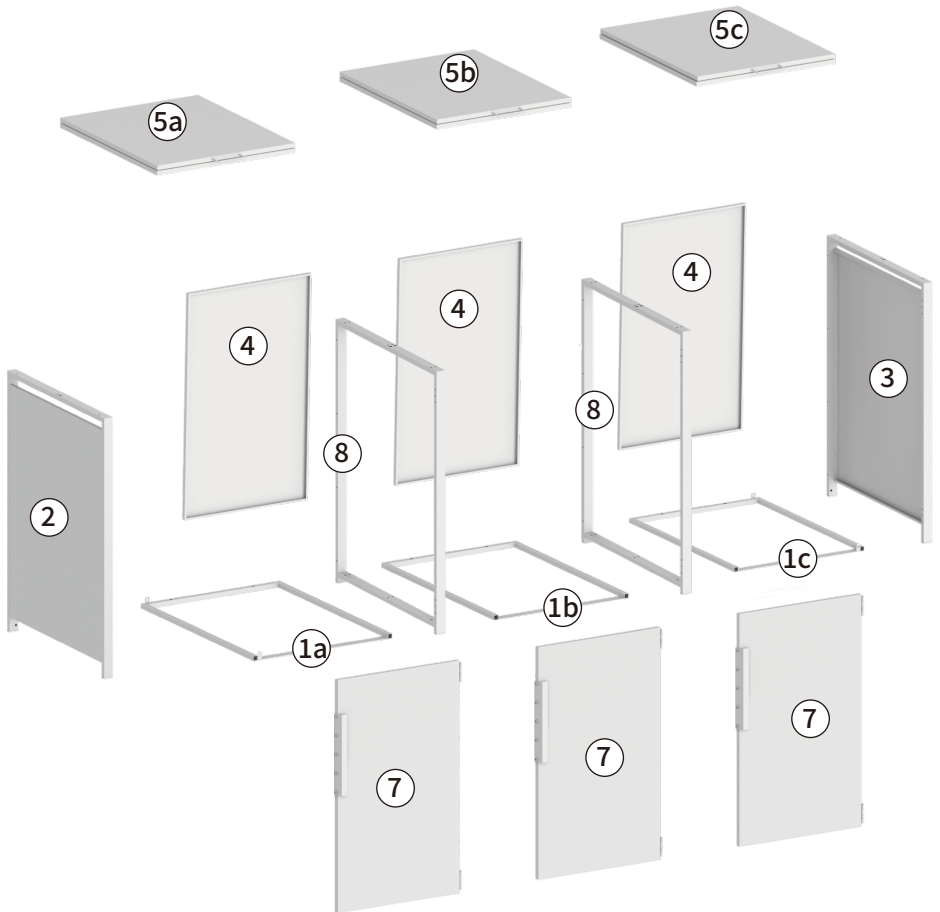

Check the quantity of parts

Prepare the tools

On-carpet installation

1a Bottom Frame, Left
1x

1b Bottom Frame, Middle
1x

1c Bottom Frame, Right
1x

2 Side panel, Left
1x

3 Side panel, Right
1x

4 Back panel
3x

6 Handle
3x

5a Top cover panel, Left
1x

5b Top cover panel, Middle
1x

5c Top cover panel, Right
1x

7 Door
3x

8 Middle frame
2x

G28 Screws
15x