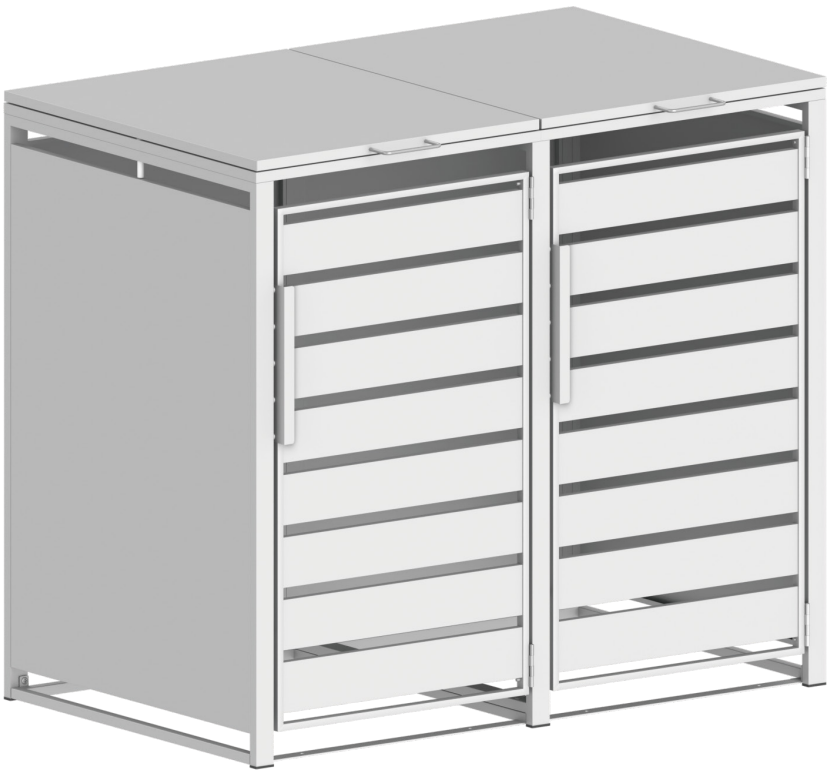

Assembly Manual