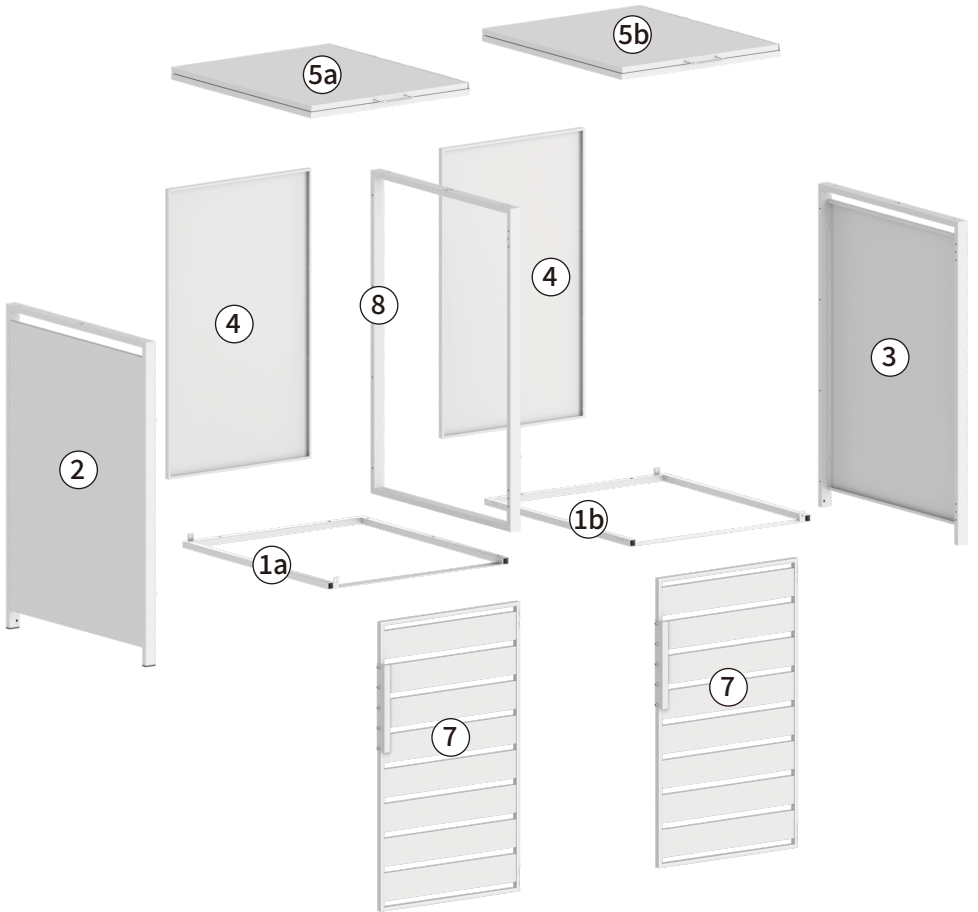

Check the quantity of parts

Prepare the tools

On-carpet installation

1a Bottom Frame, Left
1x

1b Bottom Frame, Right
1x

2 Side panel, Left
1x

3 Side panel, Right
1x

4 Back panel
2x

5a Top cover panel, Left
1x

5b Top cover panel, Right
1x

6 Handle
2x

7 Door
2x

8 Middle frame
1x

G28 Screws
10x

G24 Screws
48x

G25 Screws
4x