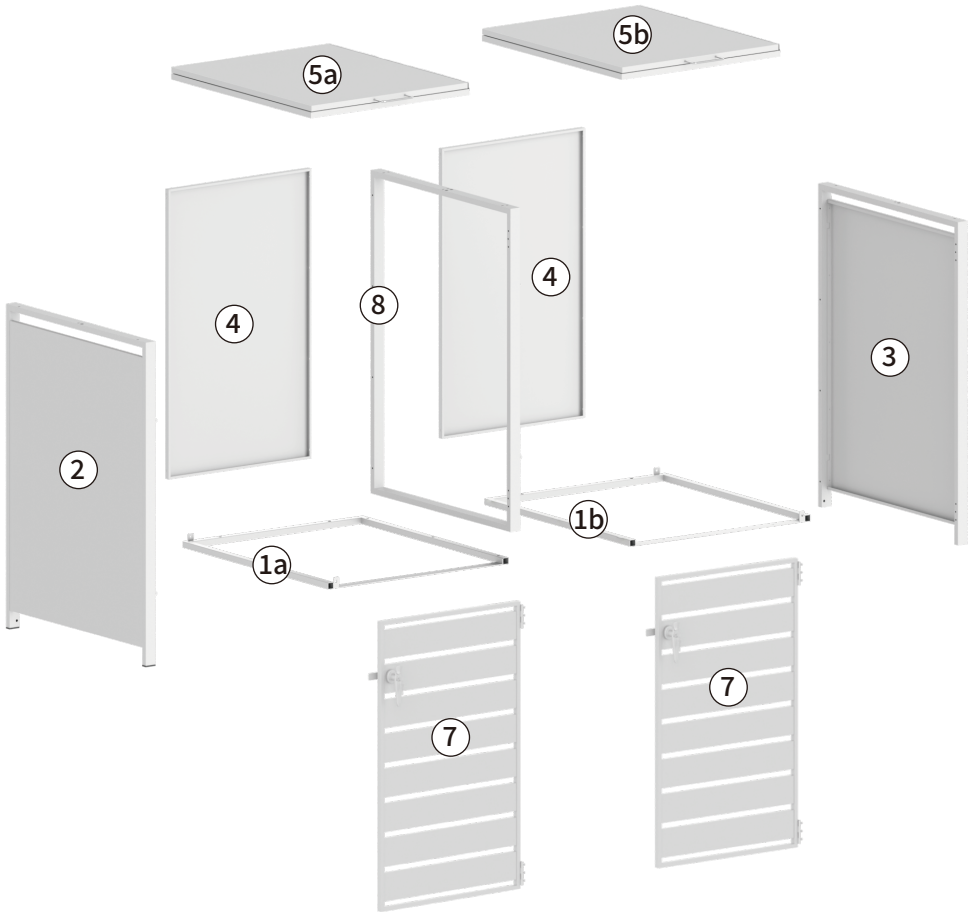

Check the quantity of parts

Prepare the tools

On-carpet installation

1a Bottom Frame, Left
1x

1b Bottom Frame, Right
1x

2 Side panel, Left
1x

3 Side panel, Right
1x

4 Back panel
2x

5a Top cover panel, Left
1x

5b Top cover panel, Right
1x

6 Handle
2x

7 Door
2x

8 Middle frame
1x

G28 Screws
10x

G24 Screws
48x

G25 Screws
4x