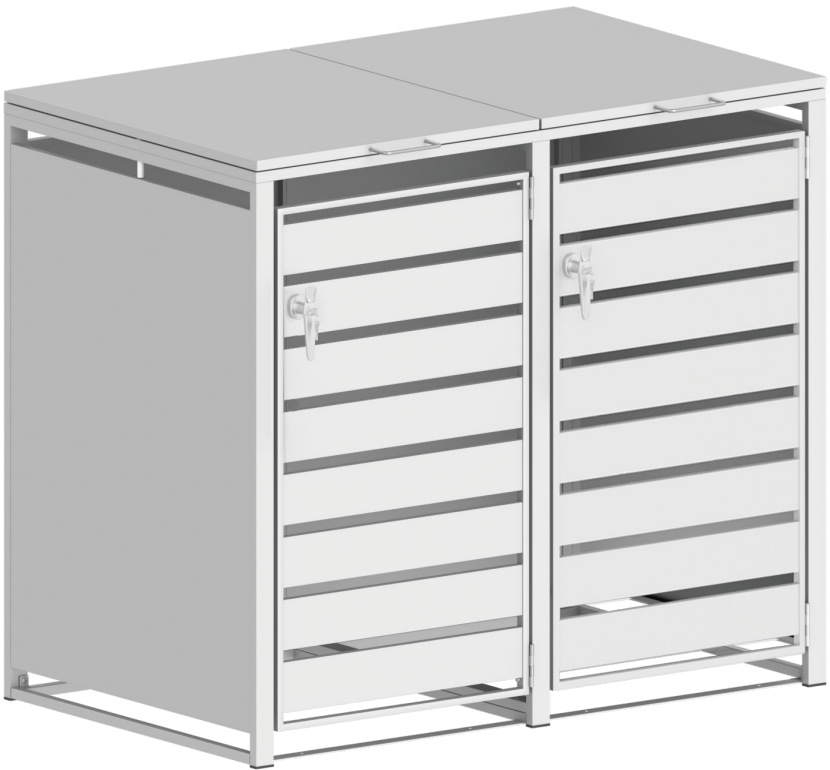

Assembly Manual