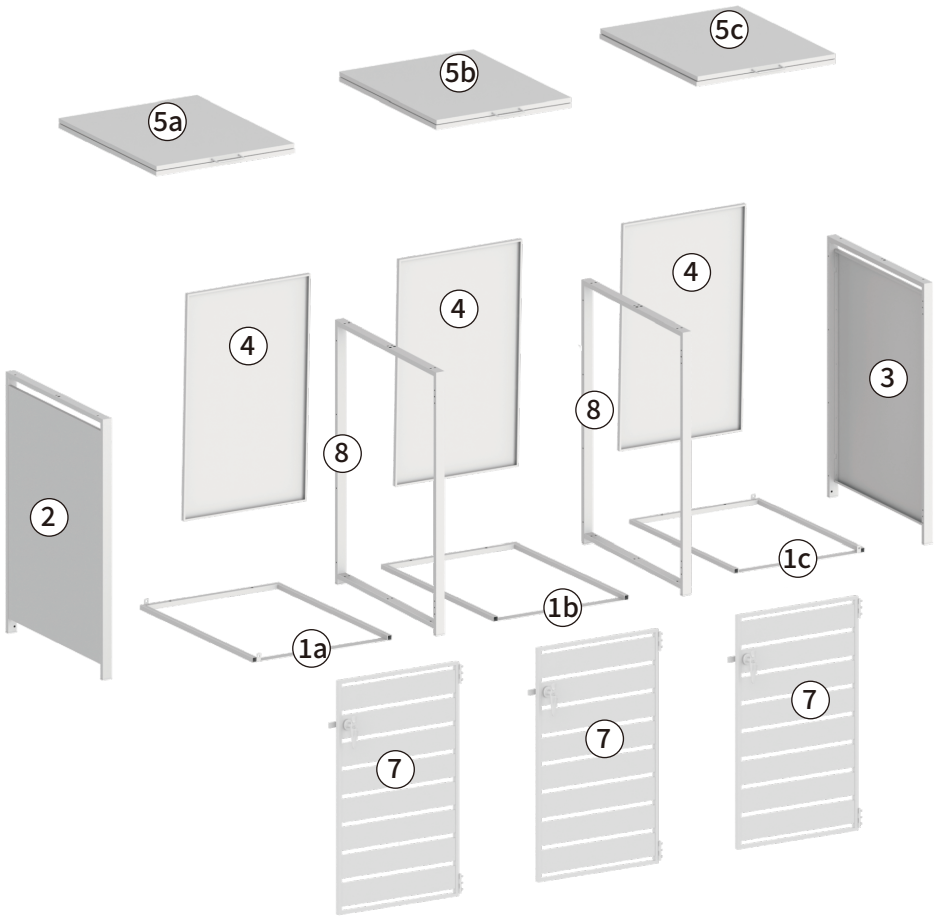

Check the quantity of parts

Prepare the tools

On-carpet installation

1a Bottom Frame, Left
1x

1b Bottom Frame, Middle
1x

1c Bottom Frame, Right
1x

2 Side panel, Left
1x

3 Side panel, Right
1x

4 Back panel
3x

6 Handle
3x

5a Top cover panel, Left
1x

5b Top cover panel, Middle
1x

5c Top cover panel, Right
1x

7 Door
3x

8 Middle frame
2x

G24 Screws
72x