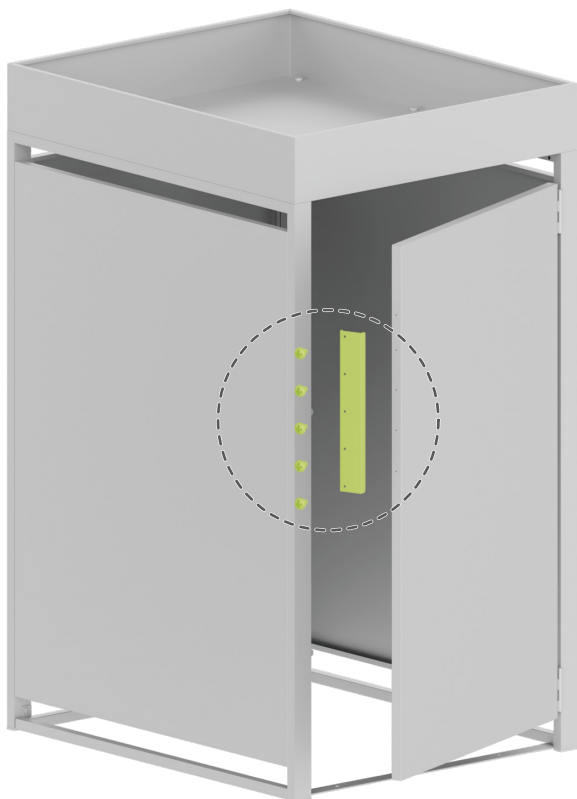

11

A19

1x

G28

5x