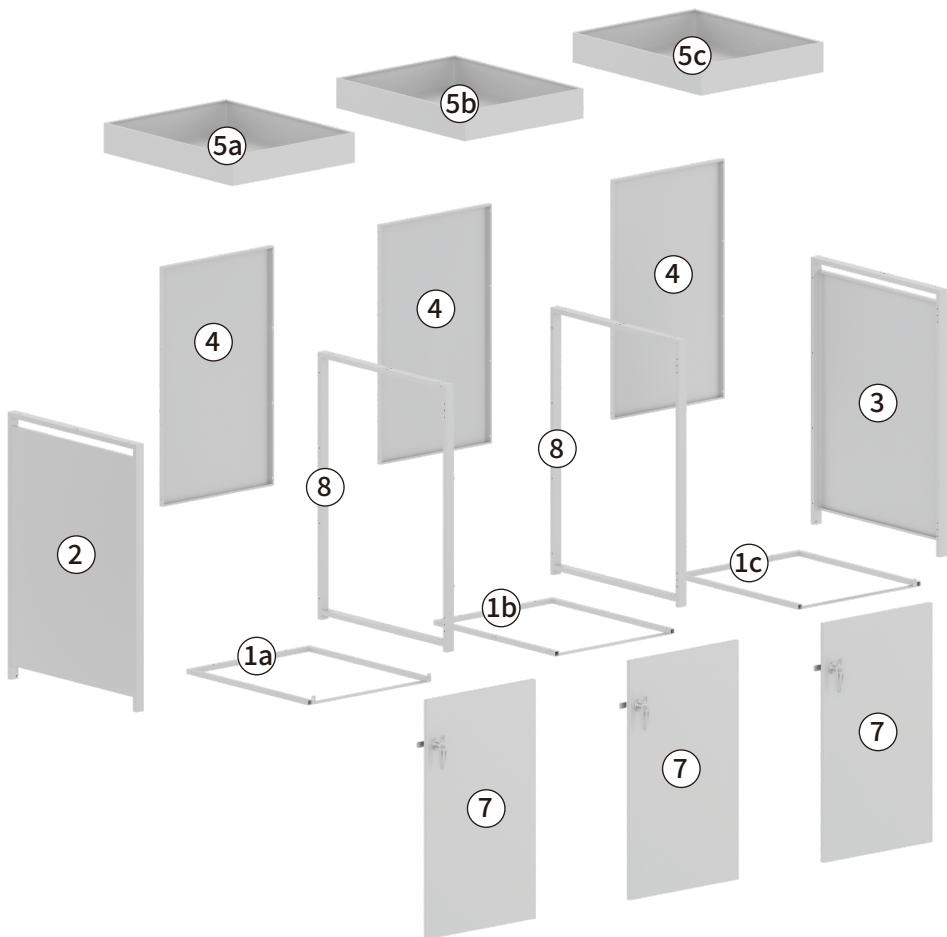

120 – 150_{min}

Check the quantity of parts

Prepare the tools

On-carpet installation

1a Bottom Frame, Left
1x

1b Bottom Frame, Middle
1x

1c Bottom Frame, Right
1x

2 Side panel, Left
1x

3 Side panel, Right
1x

4 Back panel
3x

5a Plant roof, Left
1x

5b Plant roof, Middle
1x

5c Plant roof, Right
1x

7 Door
3x

8 Middle panel
2x

K10 Screws
24x

(K10)
24x

(L37)
24x

11

A14
6x

G24
18x

3x

12

G24
6x